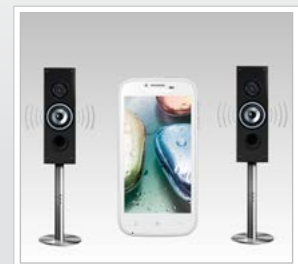

lenovo® FOR
THOSE™
WHO DO.

LENOVO® A706 SMARTPHONE

THE POWER OF QUAD CORE. NOW WITHIN YOUR REACH.

Here's a smartphone that can keep up with your every move. To start with, it has a lightning-fast 1.2GHz Quad-Core processor for seamless videos and gaming, even in HD. A 4.5" IPS screen that delivers accurate colors at any angle; Dual SIM, Android™ 4.1 Jelly Bean for a smoother computing experience. Add to all this Dolby® Digital Plus and you have a complete entertainment package at an affordable price. This is Lenovo® A706.

4.5" IPS DISPLAY

1.2 GHZ QUAD-CORE
PROCESSOR

DOLBY DIGITAL PLUS

SPECIFICATIONS

Operating System:
Android™ 4.1 Jelly Bean

Battery:

Type: Li-Po 2000 mAh, user replaceable
Talktime¹: 16 hrs (2G), 14 hrs (3G)
Standby time: 230 hrs (2G), 180hrs (3G)

Color:

White/Grey, Black, Pearl white

SIM:

Dual SIM

¹Battery life under ideal test conditions.
²For AP region
³For LA region

Applications Included:

Social Networking: Facebook, Facebook Messenger, Twitter, Skype
Utilities: AccuWeather, UC browser, Evernote, Route 66 Navi+Maps, TouchPal Input Suite
Game: Asphalt 7, Block Break 3, Little Big City, Gameloft Store